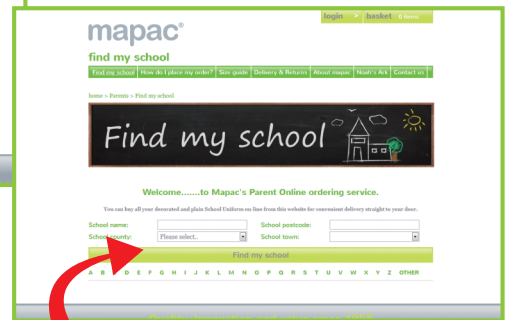

How to order school uniform online?

Step 1 ~

Go to www.mapac.com

Click 'Education'

Step 2 ~

Click
'are you a parent'
and then
'find my school'

Step 3 ~

Click the
'find my school'
tab and find your schools
unique online shop